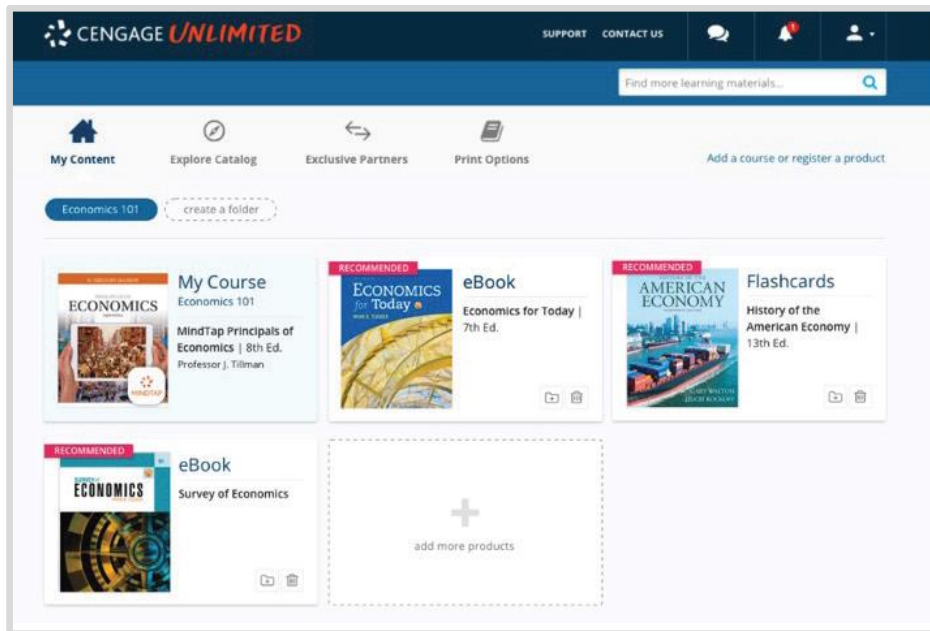

5. For future access to the dashboard, go to cengage.com/dashboard and log in!

HAVE QUESTIONS? WE'RE HERE TO HELP!

Call Us Anytime 1-800-354-9706

Chat Support and Online Self-Help cengage.com/support

cengage.com/unlimited